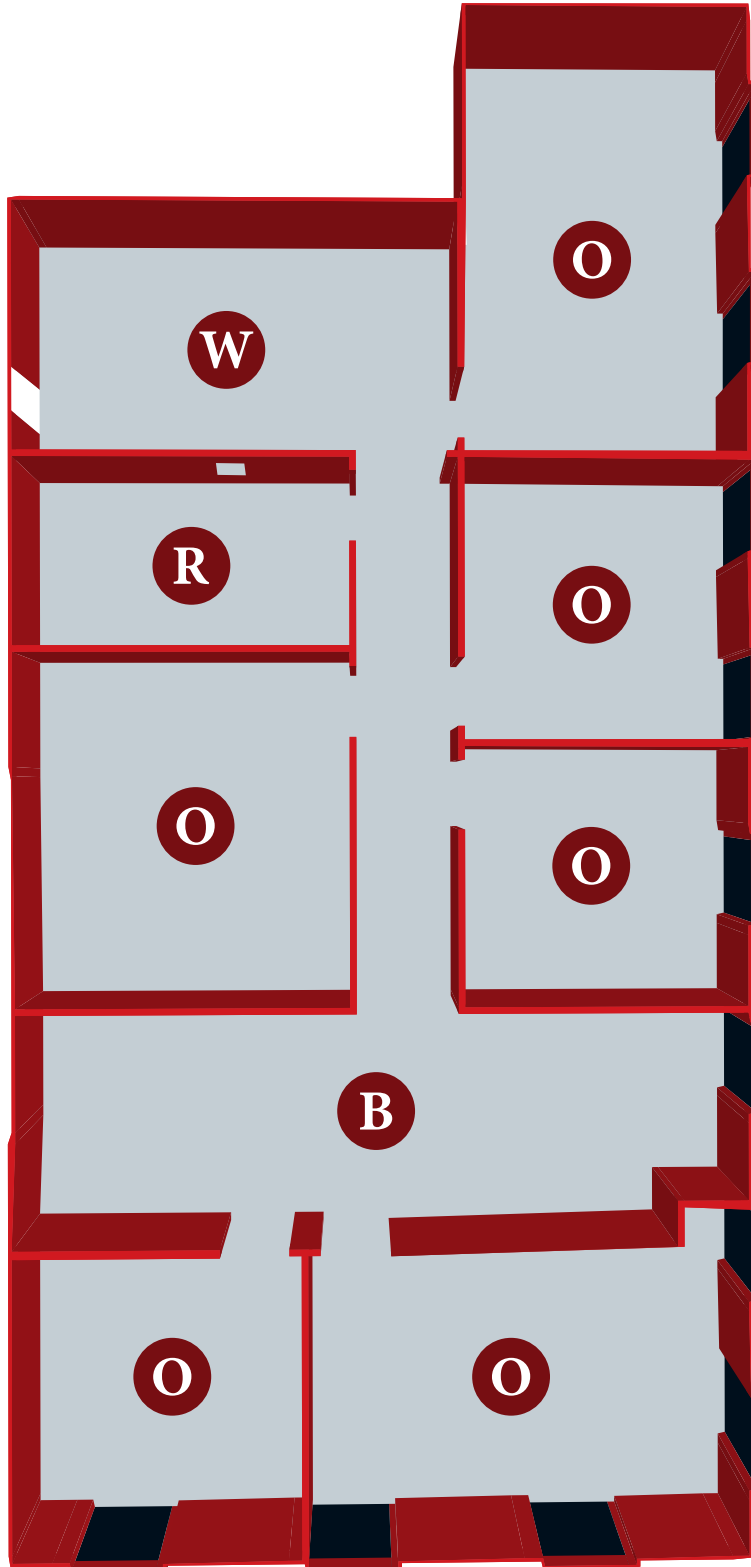

CONTACT

James Chamberlin | Facilities Manager
361.866.7703 | James.Chamberlin@vbtex.com

Tammy Maness | Executive Assistant
361.866.7708 | Tammy.Maness@vbtex.com