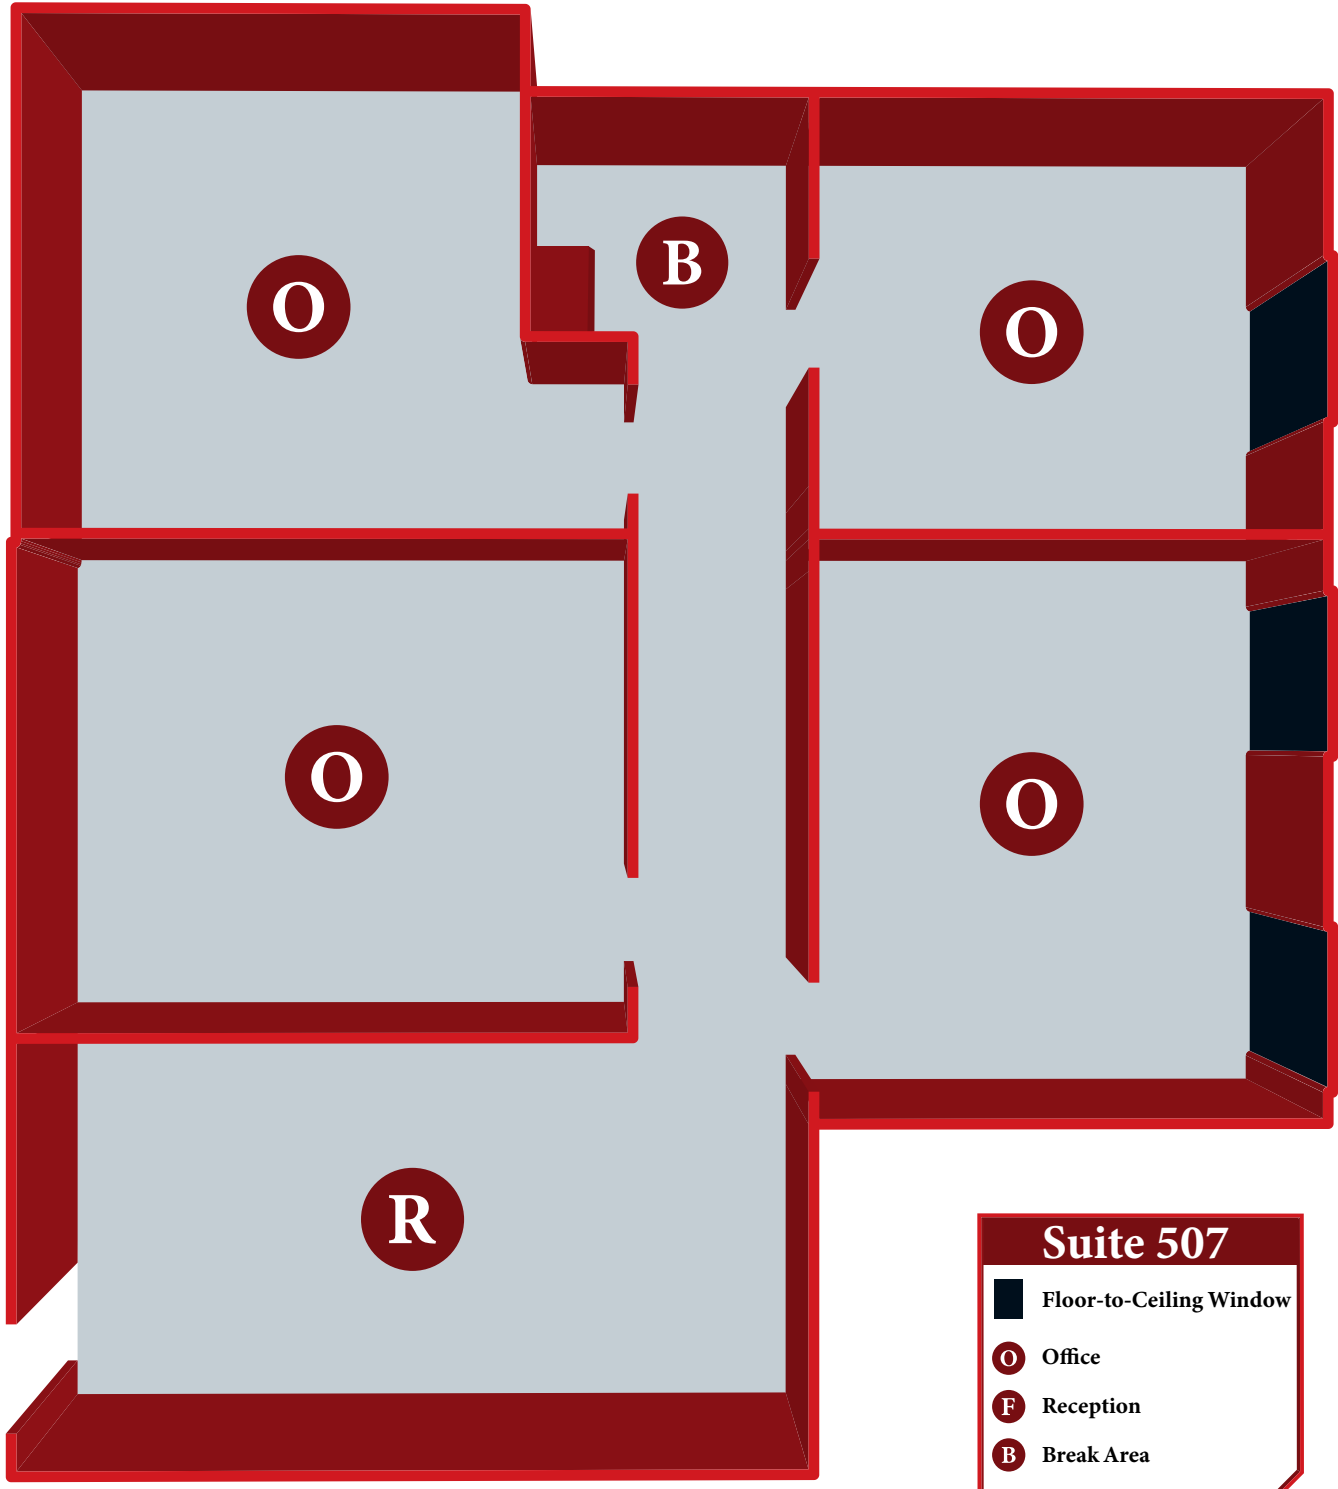

3649 LEOPARD CORPUS CHRISTI, TX 78408

-  Located in Central Corpus Christi
-  Private Common Areas
-  After Hours Access
-  Negotiable Term
-  Free Parking
-  Access to Break Room
-  Customized Office Suites

Suite 507
1,521 Sq/Ft
5th Floor
4 Offices
Reception Area
Break Area
Floor-to-Ceiling
Windows

CONTACT

James Chamberlin | Facilities Manager
361.866.7703 | James.Chamberlin@vbtex.com

Tammy Maness | Executive Assistant
361.866.7708 | Tammy.Maness@vbtex.com